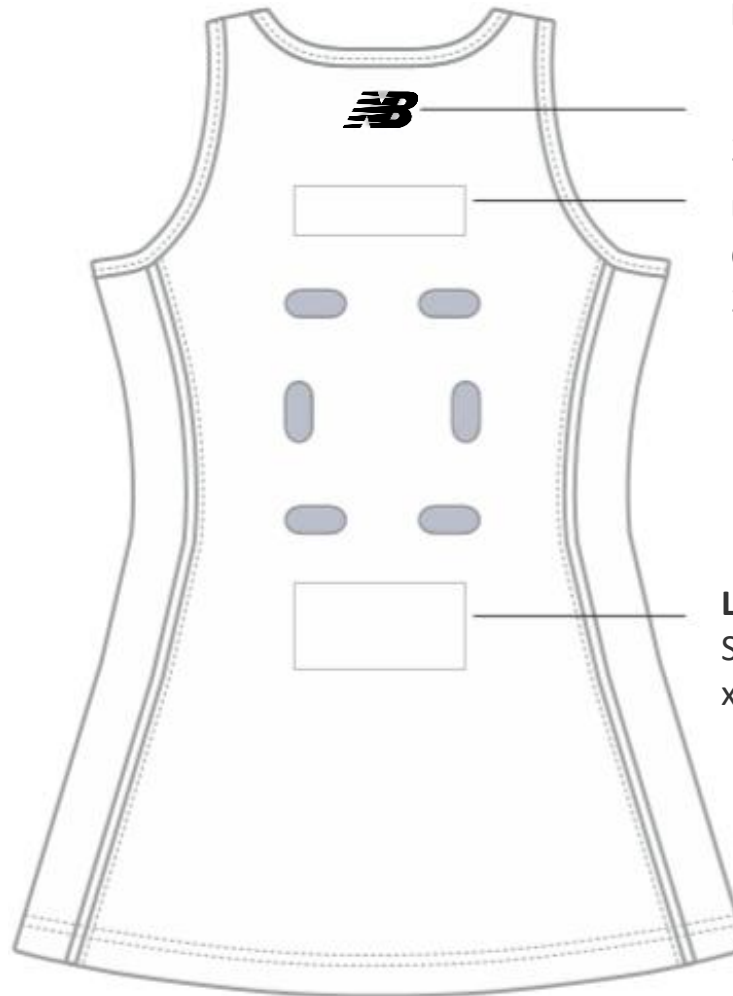

Front Right Leg Lower
New Balance 'NB' or Belgravia
'BA' 50mm (W) x 24mm (H)

Front Right Leg Mid
Southern – 70mm (W) x 40mm (H)
no wording, logo only

Front Left Leg Lower
Back Left Leg Lower
Back Right Leg Lower
Club and/or Sponsor logo
90mm (W) x 70mm (H)

5 Inch Crew Sock
New Balance 'NB' or Belgravia 'BA'
Southern FNL logo

FRONT

Neckline

New Balance 'NB' or
Belgravia 'BA' 35mm (W)
x 21mm (H)

Right Chest

SFNL 70mm (W) x 52mm (H)
wording is white key-lined

Left Chest

Club and/or Sponsor logo
80mm (W) x 70mm (H)

Side Panel

Club name printed
vertically

BIB

Top of Bib

Bendigo Bank 110mm (W) x 34mm (H)

BACK

Back Neckline

New Balance 'NB' or
Belgravia 'BA' 35mm (W) x
21mm (H)

Upper Back

Club and/or Sponsor logo
200mm (W) x 60mm (H)

Lower Back

Sponsor logo 200mm (W)
x 100mm (H)

Runner Tee & Short

Front

Back