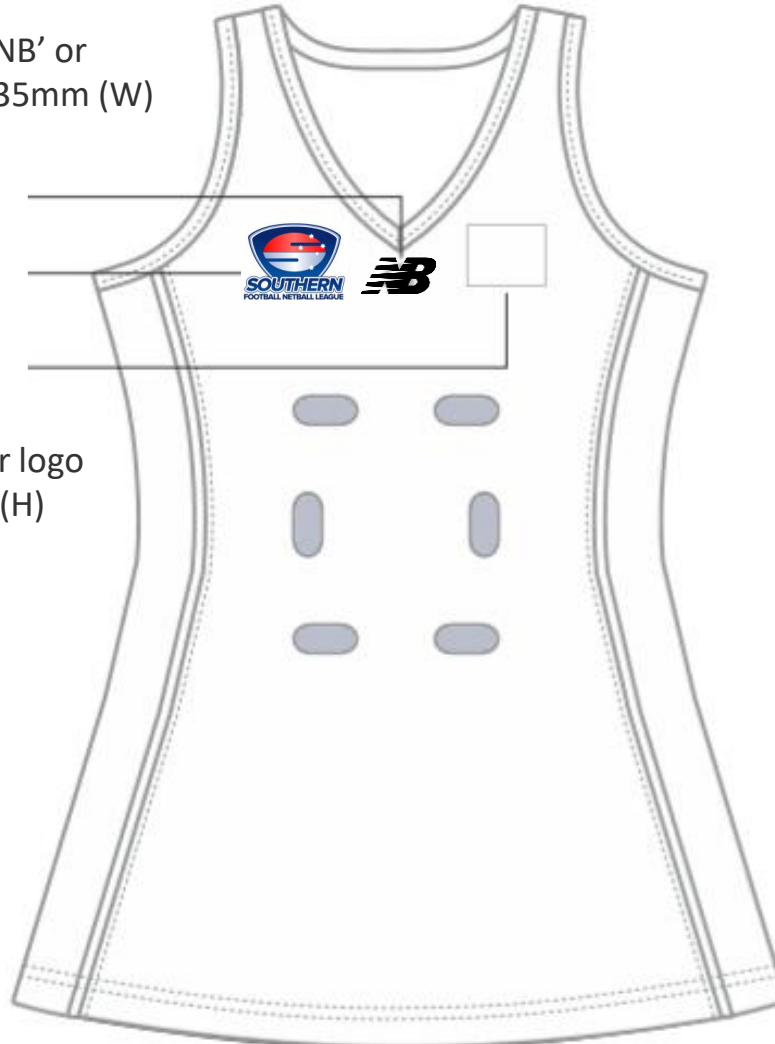

Club and/or Sponsor logo
210mm (W) x 80mm (H)

Centre Back

Jumper Number –
Southern FNL reversed out
of number 250mm (H)

Lower Back

Sponsor logo/s 300mm (W) x
150mm (H)

FRONT

BACK

Standard Sock
New Balance 'NB' or Belgravia 'BA'
Southern FNL logo

Front Right Leg Lower
New Balance 'NB' or Belgravia
'BA' 50mm (W) x 24mm (H)

Front Right Leg Mid
Southern – 70mm (W) x 40mm (H)
no wording, logo only

Front Left Leg Lower
Back Left Leg Lower
Back Right Leg Lower
Club and/or Sponsor logo
90mm (W) x 70mm (H)

5 Inch Crew Sock
New Balance 'NB' or Belgravia 'BA'
Southern FNL logo

FRONT

Neckline

New Balance 'NB' or
Belgravia 'BA' 35mm (W)
x 21mm (H)

Right Chest

SFNL 70mm (W) x 52mm (H)
wording is white key-lined

Left Chest

Club and/or Sponsor logo
80mm (W) x 70mm (H)

Side Panel

Club name printed
vertically

BIB

Top of Bib

Bendigo Bank 110mm (W) x 34mm (H)

BACK

Back Neckline