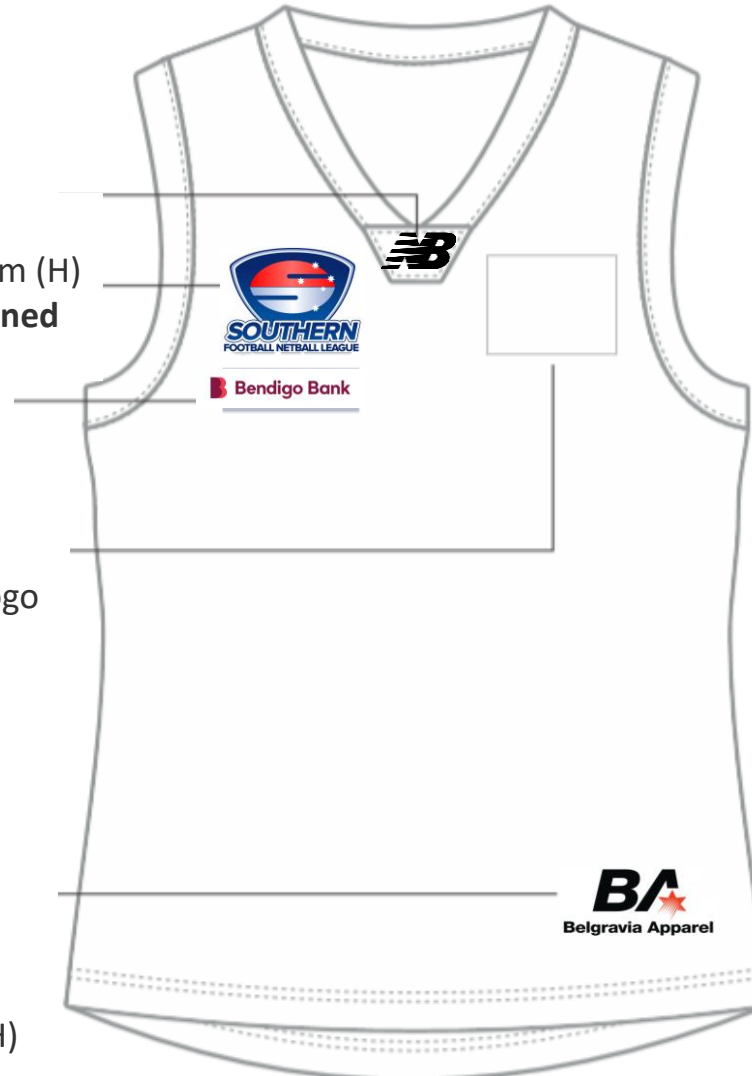

Right Chest

Bendigo Bank 95mm
(W) x 30mm (H)

Left Chest

Club and/or Sponsor logo
90mm (W) x 70mm (H)

Lower Left

New Balance or
Belgravia Apparel
lockerpatch
100mm (W) x 40mm (H)

BACK

Upper back

Club and/or Sponsor logo
210mm (W) x 80mm (H)

Centre Back

Jumper Number –
Southern FNL reversed out
of number 250mm (H)

Lower Back

Sponsor logo/s 300mm (W) x
150mm (H)

FRONT

BACK

Standard Sock
New Balance 'NB' or Belgravia 'BA'
Southern FNL logo