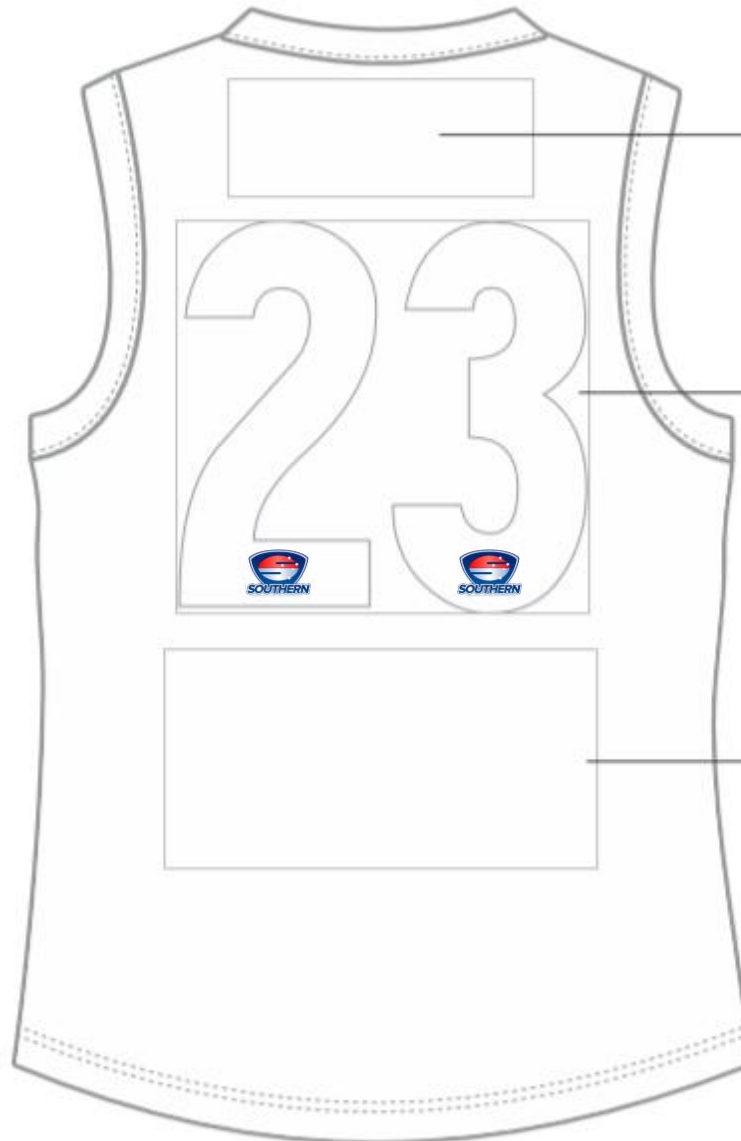

PRIMARY LOGO (reversed)

ONFIELD APPAREL LOGO

wording FOOTBALL NETBALL LEAGUE in white keyline

FRONT

Neckline

New Balance 'NB' or
Belgravia 'BA' 35mm
(W) x 21mm (H)

Right Chest

SFNL 90mm (W) x 68mm (H)
wording is white key-lined

Right Chest

Bendigo Bank 95mm
(W) x 30mm (H)

Left Chest

Club and/or Sponsor logo
90mm (W) x 70mm (H)

Lower Left

New Balance or
Belgravia Apparel
lockerpatch
100mm (W) x 40mm (H)

BACK

Upper back

Club and/or Sponsor logo
210mm (W) x 80mm (H)

Centre Back

Jumper Number –
Southern FNL reversed out
of number 250mm (H)

Lower Back

Sponsor logo/s 300mm (W) x
150mm (H)

FRONT

BACK

Standard Sock
New Balance 'NB' or Belgravia 'BA'
Southern FNL logo