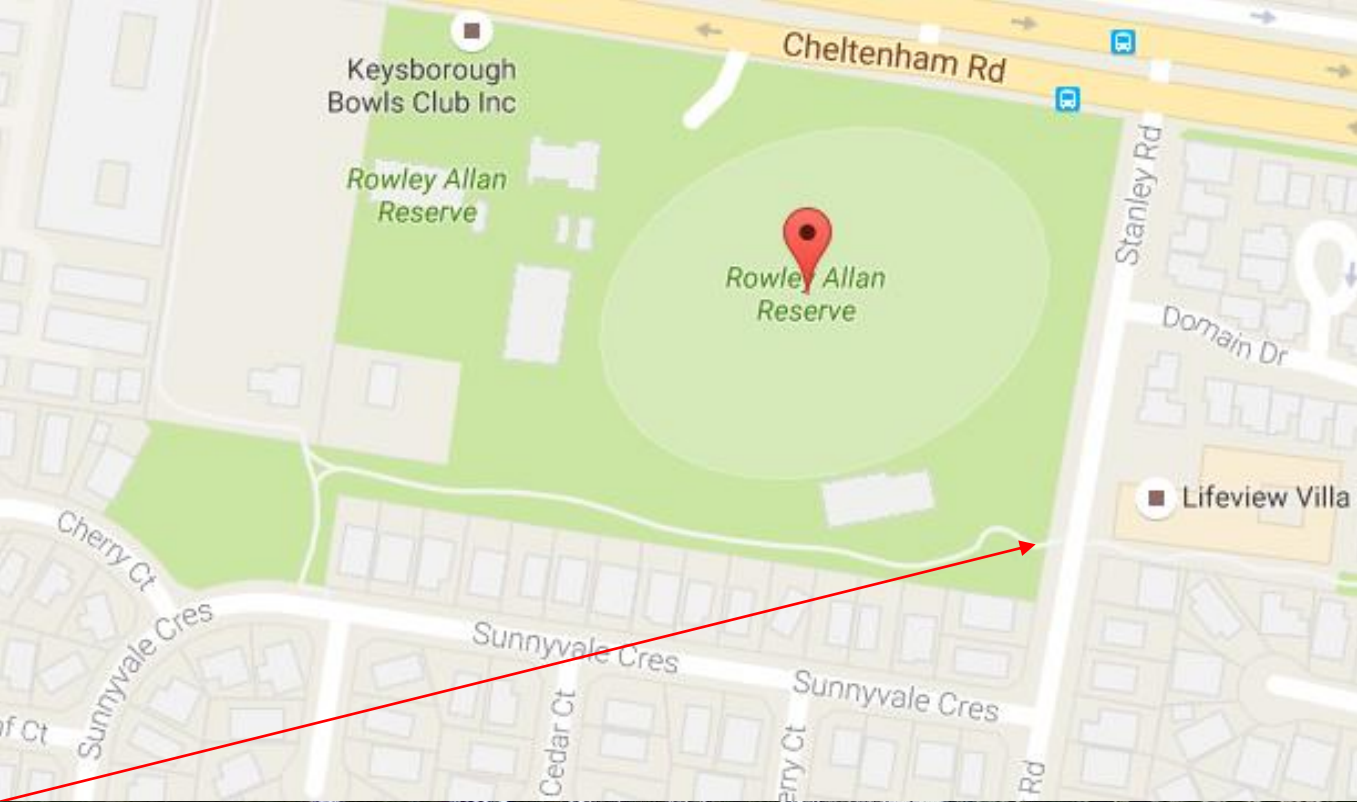

Rowley Allan Reserve Cheltenham Road, Keysborough

Division 3 Senior & Reserve Finals

Sunday September 4 – First Semi-Finals

Parking

Parking instructions for all finals dates listed above:

- Limited parking available inside the venue - \$5
- Parking available on surrounding side streets. Please follow all street signs.

Left: Entrance off Stanley Road