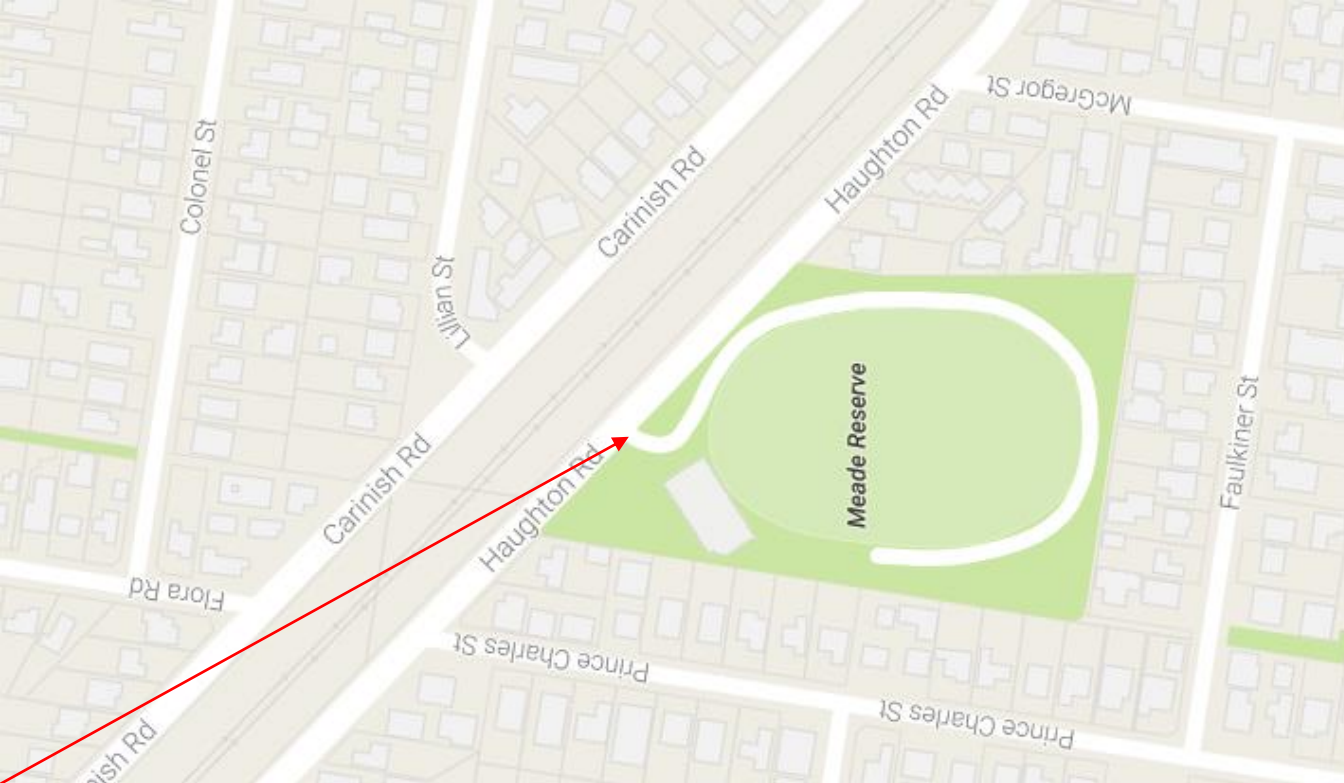

Meade Reserve Haughton Road, Clayton

Division 3 Senior & Reserve Finals

Saturday September 3 – Second Semi-Finals

Parking

Parking instructions for all finals dates listed above:

- Strictly no parking inside the venue except competing teams with the appropriate car park passes
- Parking on Haughton Road and surrounding streets. Please follow all street signs

Left: Entrance off Haughton Road